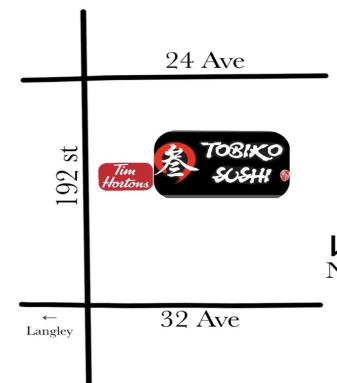

Beef Bento Box A 14.95

Beef Teriyaki on rice, Gyoza, Edamame, California roll or Dynamite roll

Beef Bento Box B 15.95

Beef Teriyaki on rice, Edamame, California roll or Dynamite roll, Sashimi 2x2

Beef Bento Box C 15.95

Beef Teriyaki on rice, Edamame, California roll or Dynamite roll, Spicy mix sashimi

Beef Sashimi Bento Box A 18.95

Beef Teriyaki on rice, Gyoza, Tempura, Edamame, California roll or Dynamite roll, Sashimi 3x3

Beef Sashimi Bento Box B 18.95

Beef Teriyaki on rice, Gyoza, Tempura, Edamame, California roll or Dynamite roll, Spicy mix sashimi

SPECIAL BENTO BOX

Katsu Chicken Box 14.95

Chicken Katsu on rice, House Green Salad

Salmon Teriyaki Box 15.95

Salmon Teriyaki with Vegetable and rice

Sushi Box 12.95

Salmon, Tuna, Ebi, Kani Nigiri, California roll (4pc), Salmon roll (3pc), Tuna roll (3pc)

Tokyo Special Box A 13.95

Yakitori Chicken with rice, & 4pc Tokyo Crunch

Tokyo Special Box C 14.95

Spicy Mix Sashimi & 4pc Tokyo Crunch

Veggie Bento Box 12.95

Tofu Teriyaki, Edamame, House Green Salad, Avocado roll or Cucumber roll

*We Serve All Wild Salmon (Sockeye) *

- PRICES ARE SUBJECT TO CHANGE WITHOUT NOTICE.
- G.S.T. IS NOT INCLUDED.
- PLEASE INFORM STAFF OF ANY FOOD ALLERGIES PRIOR TO PLACING YOUR ORDER!

=STAY SAFE & HEALTHY EVERYONE=

10% OFF
Online Order
tobikosushi.com
now available

TOBIKO SUSHI 3

JAPANESE RESTAURANT

604-560-6399

102 - 2711 192 ST. SURREY, B.C. V3S 3X1
(Campbell Heights)

OPEN HOUR
MONDAY to FRIDAY
11:00am - 3:00pm
(LAST PICK-UP at "3 pm")

www.tobikosushi.com