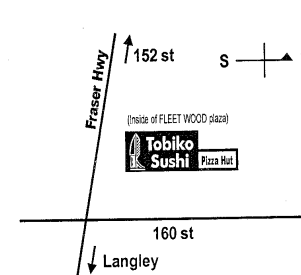

.....*Coconut Jelly additional 0.50/each

=STAY SAFE & HEALTHY EVERYONE=

TOBIKO SUSHI

JAPANESE RESTAURANT

604-572-5005

102 - 15951 FRASER HWY
SURREY, B.C.
(FLEET WOOD PLAZA)

=TEMPORARY=

OPEN HOUR