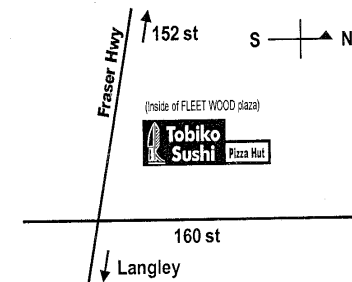

102 - 15951 FRASER HWY
SURREY, B.C.
(FLEET WOOD PLAZA)

MONDAY to SATURDAY

11:00am - 9:00pm

(LAST PICK-UP ORDER "8:30 PM")

* SUNDAY OPEN *

12:00pm - 8:00pm

www.tobikosushi.com
info.tobikosushi@gmail.com

- PRICES ARE SUBJECT TO CHANGE WITHOUT NOTICE.
- G.S.T. IS NOT INCLUDED.
- PLEASE INFORM STAFF OF ANY FOOD ALLERGIES PRIOR TO PLACING YOUR ORDER!